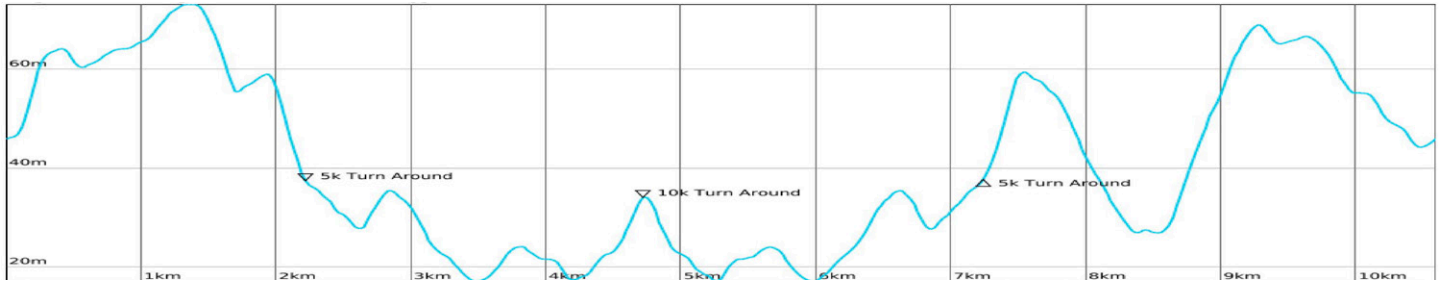

YABEROO TRAIL TWILIGHT ULTRA

COURSE MAP

& ELEVATION

10KM

GAIN: 169 | LOSS: 169